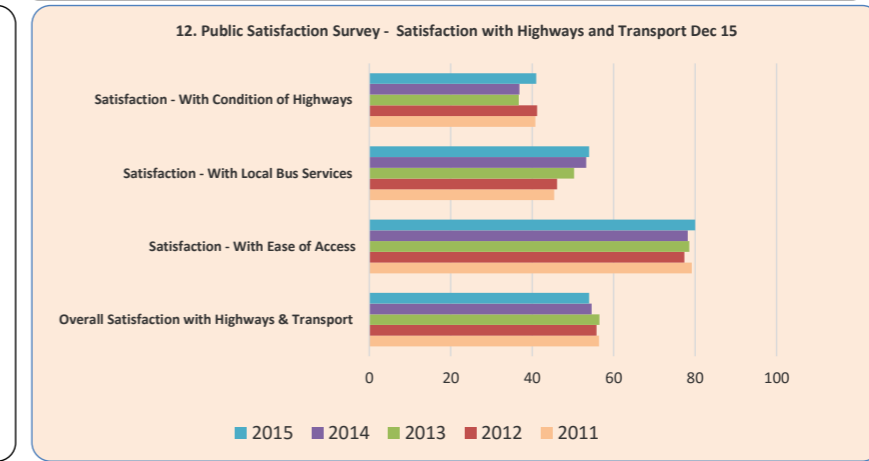

2. Fear of Crime Survey is no longer conducted. Alternative measure to be developed

charts for available indicators reported quarterly

charts for available indicators reported less than quarterly

charts for indicators not currently reported/available