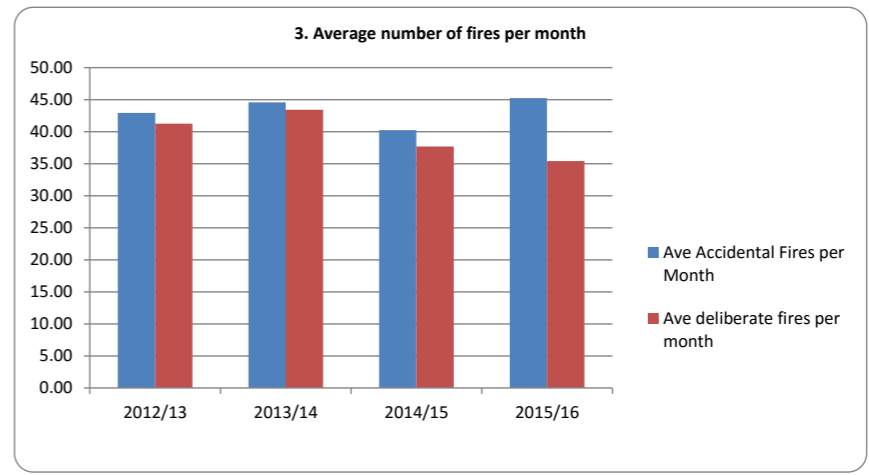

2. Fear of Crime Survey is no longer conducted. Alternative measure to be developed

charts for available indicators reported quarterly

charts for available indicators reported less than quarterly

charts for indicators not currently reported/available