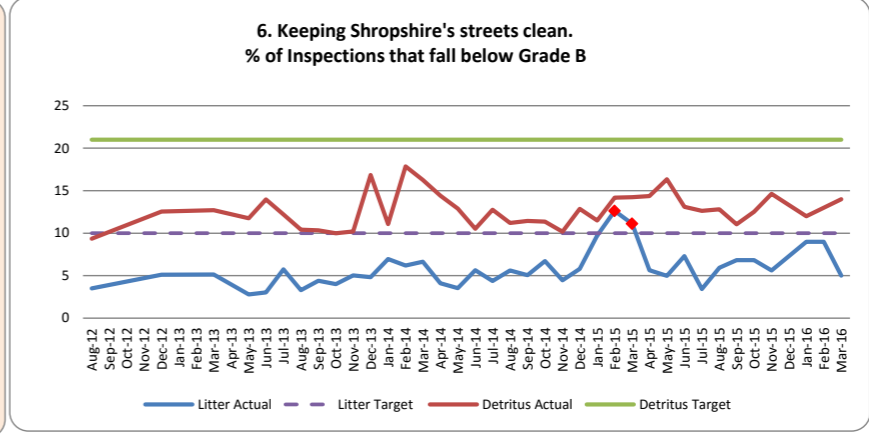

2. Fear of Crime Survey is no longer conducted. Alternative measure to be developed

charts for available indicators reported quarterly

charts for available indicators reported less than quarterly

charts for indicators not currently reported/available