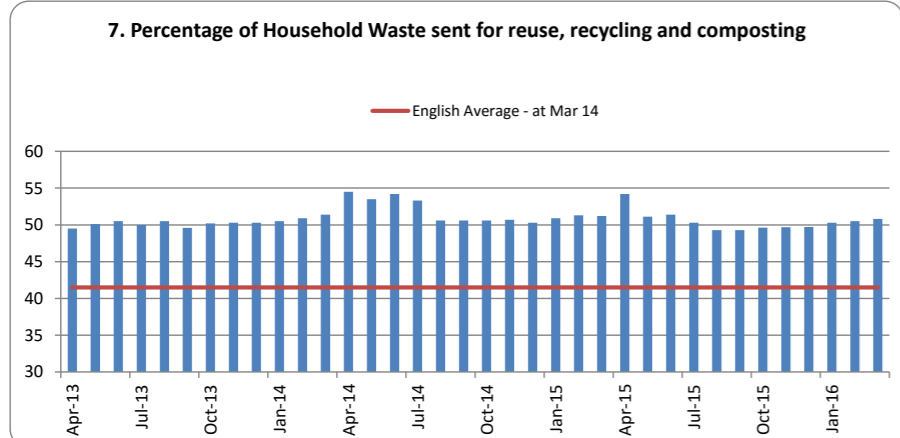

2. Fear of Crime Survey is no longer conducted. Alternative measure to be developed

charts for available indicators reported quarterly

charts for available indicators reported less than quarterly

charts for indicators not currently reported/available