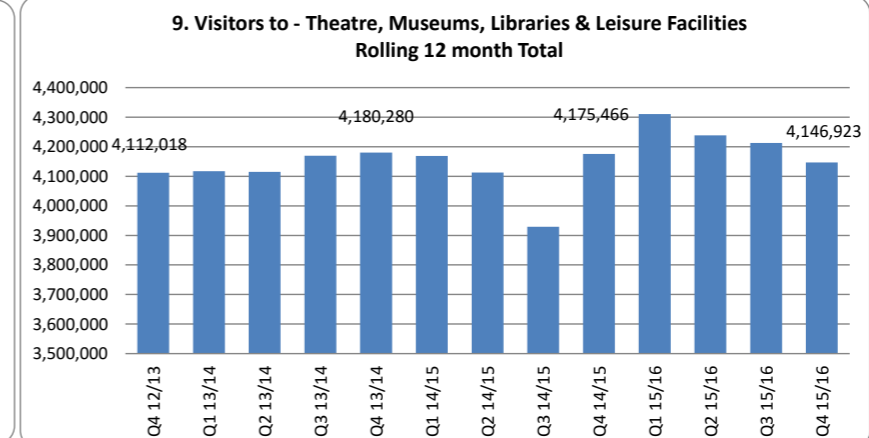

2. Fear of Crime Survey is no longer conducted. Alternative measure to be developed

charts for available indicators reported quarterly

charts for available indicators reported less than quarterly

charts for indicators not currently reported/available