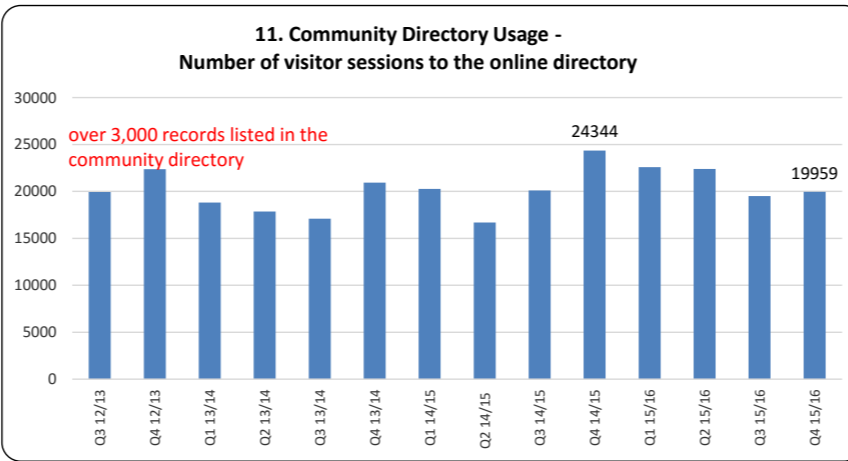

2. Fear of Crime Survey is no longer conducted. Alternative measure to be developed

charts for available indicators reported quarterly

charts for available indicators reported less than quarterly

charts for indicators not currently reported/available