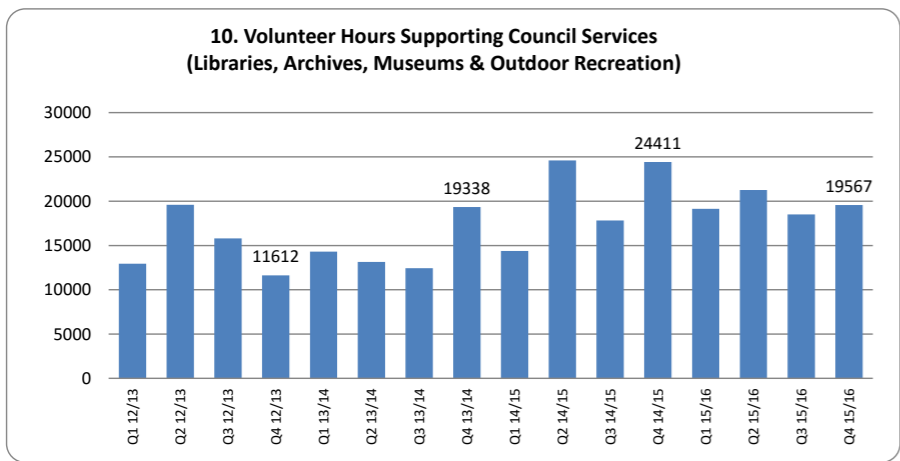

2. Fear of Crime Survey is no longer conducted. Alternative measure to be developed

charts for available indicators reported quarterly

charts for available indicators reported less than quarterly

charts for indicators not currently reported/available